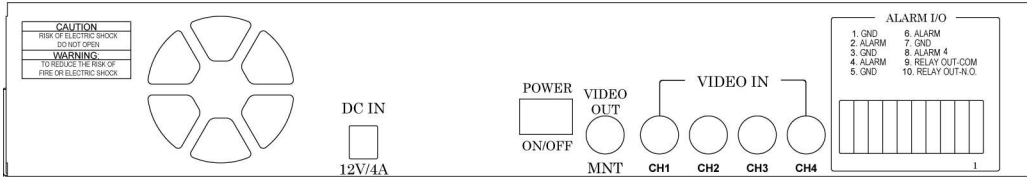

4ch MJPEG Digital Video Recorder

MODEL: YK-9805

SPECIFICATIONS

Model No.	YK-9805	
Video	Format	NTSC / EIA or PAL / CCIR
	Compression	Modified M-JPEG
	Input	4 CH, BNC
	Output	1 CH, BNC
Audio	Input	N/A
	Output	N/A
Display	Resolution	720 x 480 (NTSC), 720 x 576 (PAL)
	Frame Rate	Max. 120 / 100 fps (NTSC / PAL)
	Division	Single, Quad
Recording	Resolution	Max. 640 x 224 (NTSC), 640 x 272 (PAL)
	Frame Rate	Max. 30 / 25 fps (NTSC / PAL)
	Quality	High / Normal / Low
	Mode	Manual / Schedule / Alarm
HDD	Basic Storage	1 x 3.5" IDE HDD (Max. 250GB)
	Removable	1 x HDD (Max. 250GB)
Alarm	Input / Output	4 / 1
	Triggered Mode	Sensor Input
	Action	Recording, Relay Output
Post Alarm	0~30 sec	
Search Method	By Date, Time, Event	
Network	N/A	
Backup Device	HDD, VCR	
Serial Connectors	N/A	
Pan / Tilt / Zoom Control	N/A	
Power Supply	DC 12V / 5A	
Weight	4 kg (without HDD)	
Dimensions	385 x 65 x 285 mm (WxHxD)	
Operating Environment	30 ~ 80% RH, 5°C ~ 40°C (41°F ~ 104°F)	