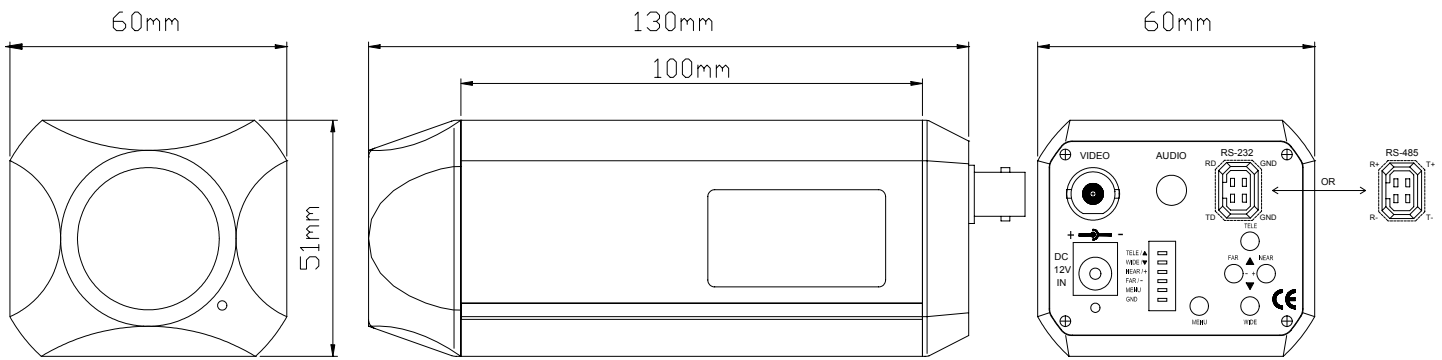

YOKO 22x Zoom Auto-Focus 1/4" Color CCD Camera

MODEL: YK210Z2 / YK210Z4

2003/10/8

FEATURES

- 1/4" High Resolution Color CCD Camera.
- Supports powerful function: Auto Iris Control (AIC), Auto White Balance (AWB), Auto Gain Control (AGC), Auto Back Light Compensation (ABLC), Flickerless (FL) and Auto Focus (AF).
- 22X Optical Zoom Lens and 16X Digital Zoom. (Total 352X Zoom).
- On Screen Display (OSD) Set-Up Menu.
- Digital Remote Control via RS-485 / RS-422 or RS-232.
- Dry-Contact Remote Control via 6-pin Connector.
- Built-in 5 keys to Control Zooming and Focusing Function, and Set-up Menu adjustment.
- Built-in Audio.

SPECIFICATIONS (Note: Design and specifications are subject to change without prior notice.)

Signal System	NTSC Color	PAL Color
Image Pick-up Device	SONY 1/4" Super HAD High-Resolution Color CCD sensor	
Total Pixels No.	811 (H) x 508 (V) 410K	795 (H) x 596 (V) 470K
Effective Pixels No.	768 (H) x 492 (V) 380K	752 (H) x 582 (V) 440K
S/N Ratio	More than 48 dB	
Horizontal Resolution	More Than 450 TV Lines	More Than 450 TV Lines
Lens	22X Zoom (F1.6 ~ 3.7, f=3.9mm~85.8mm), Video AF	
Min. Shooting Distance	0.01m (WIDE), 1.0m (TELE)	
Minimum Illumination	1 Lux	
Digital Zoom Ratio	Basic X 16 (Total Zoom Ratio X 352), X2 ~ X16 Variable	
Synchronous System	Internal	
OSD (On Screen Display)	OSD On (Menu, Zoom, Focus, WBC, BLC, Shutter, CAM ID, User Title) / Off	
Video Output	Composite Video 1Vp-p, 75Ω, BNC	
Audio output	2Vp-p, 50Ω	
Camera Control	Either RS-232 or RS-485 optional (2.4K / 4.8K / 9.6K / 19.2K / 38.4K BPS)	
Zoom Speed	5 Sec Mode / 7 Sec Mode / 9 Sec Mode	
Focus Mode	Auto / Manual / Push Auto	
Brightness Control	Manual (Brightness Up / Down)	
White Balance	Auto / Hue / Indoor / Outdoor / Manual / Push Auto	
Iris control	Auto / Manual (Iris Up / Down)	
AGC Control	Auto / Manual (1 dB ~ 26 dB Control)	
Day / Night	On / Off	
Shutter Speed	1/60 ~ 1/30,000 Sec 29 Steps	1/50 ~ 1/30,000 Sec 29 Steps
Flickerless Mode	Off / On (1/100 Sec Shutter Set)	Off / On (1/120 Sec Shutter Set)
Back Light Compen.	On / Auto (Center / Up / Down / Left / Right) / Off